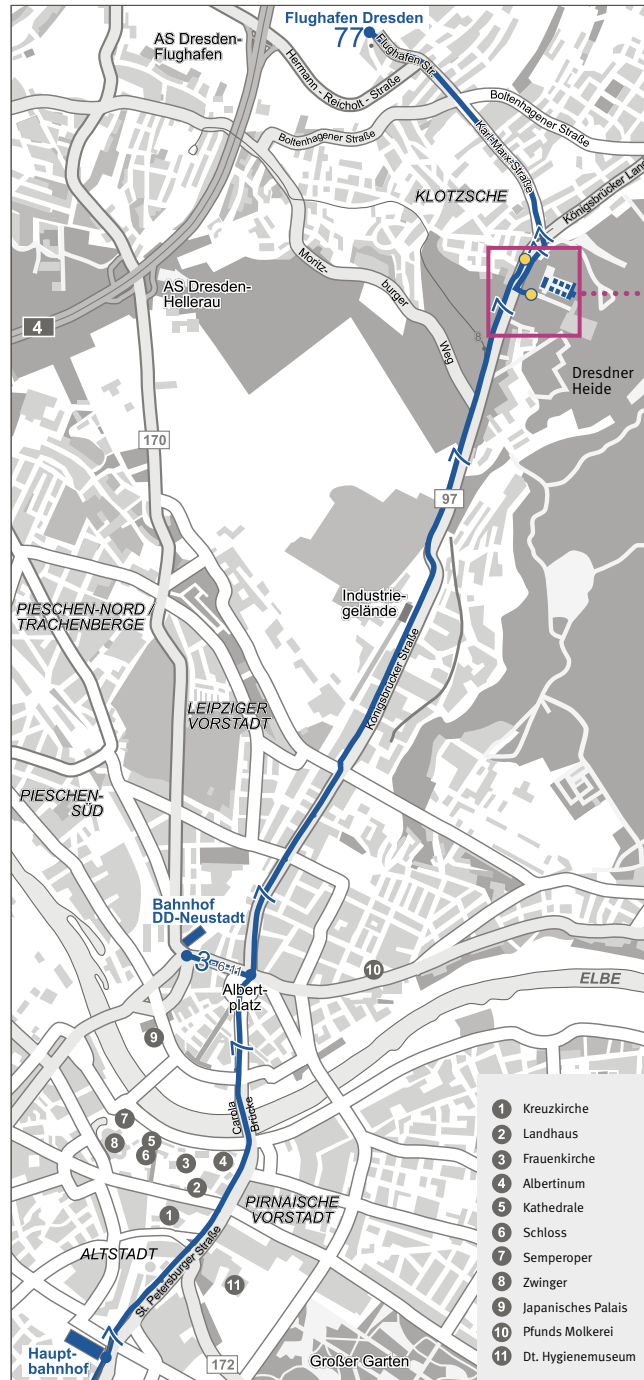

Address for your satnav

DGUV Akademie Dresden

Königsbrücker Landstraße 2, 01109 Dresden
Phone: +49 30 13001-2203

Plan your journey using Google Maps:
<http://goo.gl/maps/vwhYf>

Coordinates: 51°06'25.7"N 13°46'28.7"E

Public and long-distance transport

From Dresden Hauptbahnhof (central train station)

Take the no. 7 tram towards Weixdorf, alight at Infineon Nord (H₁) and follow the signs.
Cost: Around € 3.00 for a single ticket
Duration: Approx. 30 minutes

From Bahnhof Dresden-Neustadt (train station)

Exit the station onto Schlesischer Platz and take the no. 3 tram towards Coschütz. Alight one stop later at Albertplatz. Take the no. 7 tram towards Weixdorf, alight at Infineon Nord (H₁) and follow the signs.
Cost: Around € 3.00 for a single ticket
Duration: Approx. 25 minutes

From the airport

By bus

Take the no. 77 bus towards Klotzsche-Infineon and alight at the final stop (Infineon Nord) (H₂). The stop is directly adjacent to the DGUV Akademie.
Cost: Around € 3.00 for a single ticket
Duration: Approx. 10 minutes

By taxi

Cost: Around € 10-12
Duration: Approx. 10 minutes

By road

Via the A 4 Junction Dresden-Wilschdorf/Airport

After leaving the motorway, follow the B97 towards the airport. Turn right at the first crossroads (there is an Agip petrol station on one corner). Continue for 1.4 km before turning right onto Königsbrücker Landstraße. Take the left-hand lane straight away and turn left at the next set of traffic lights.

From the city centre

Follow the B97 towards the airport. Turn right when you reach the entrance to "Infineon Nord".

Parking

On-site parking is limited. We therefore recommend that visitors use public transport to make their way here.