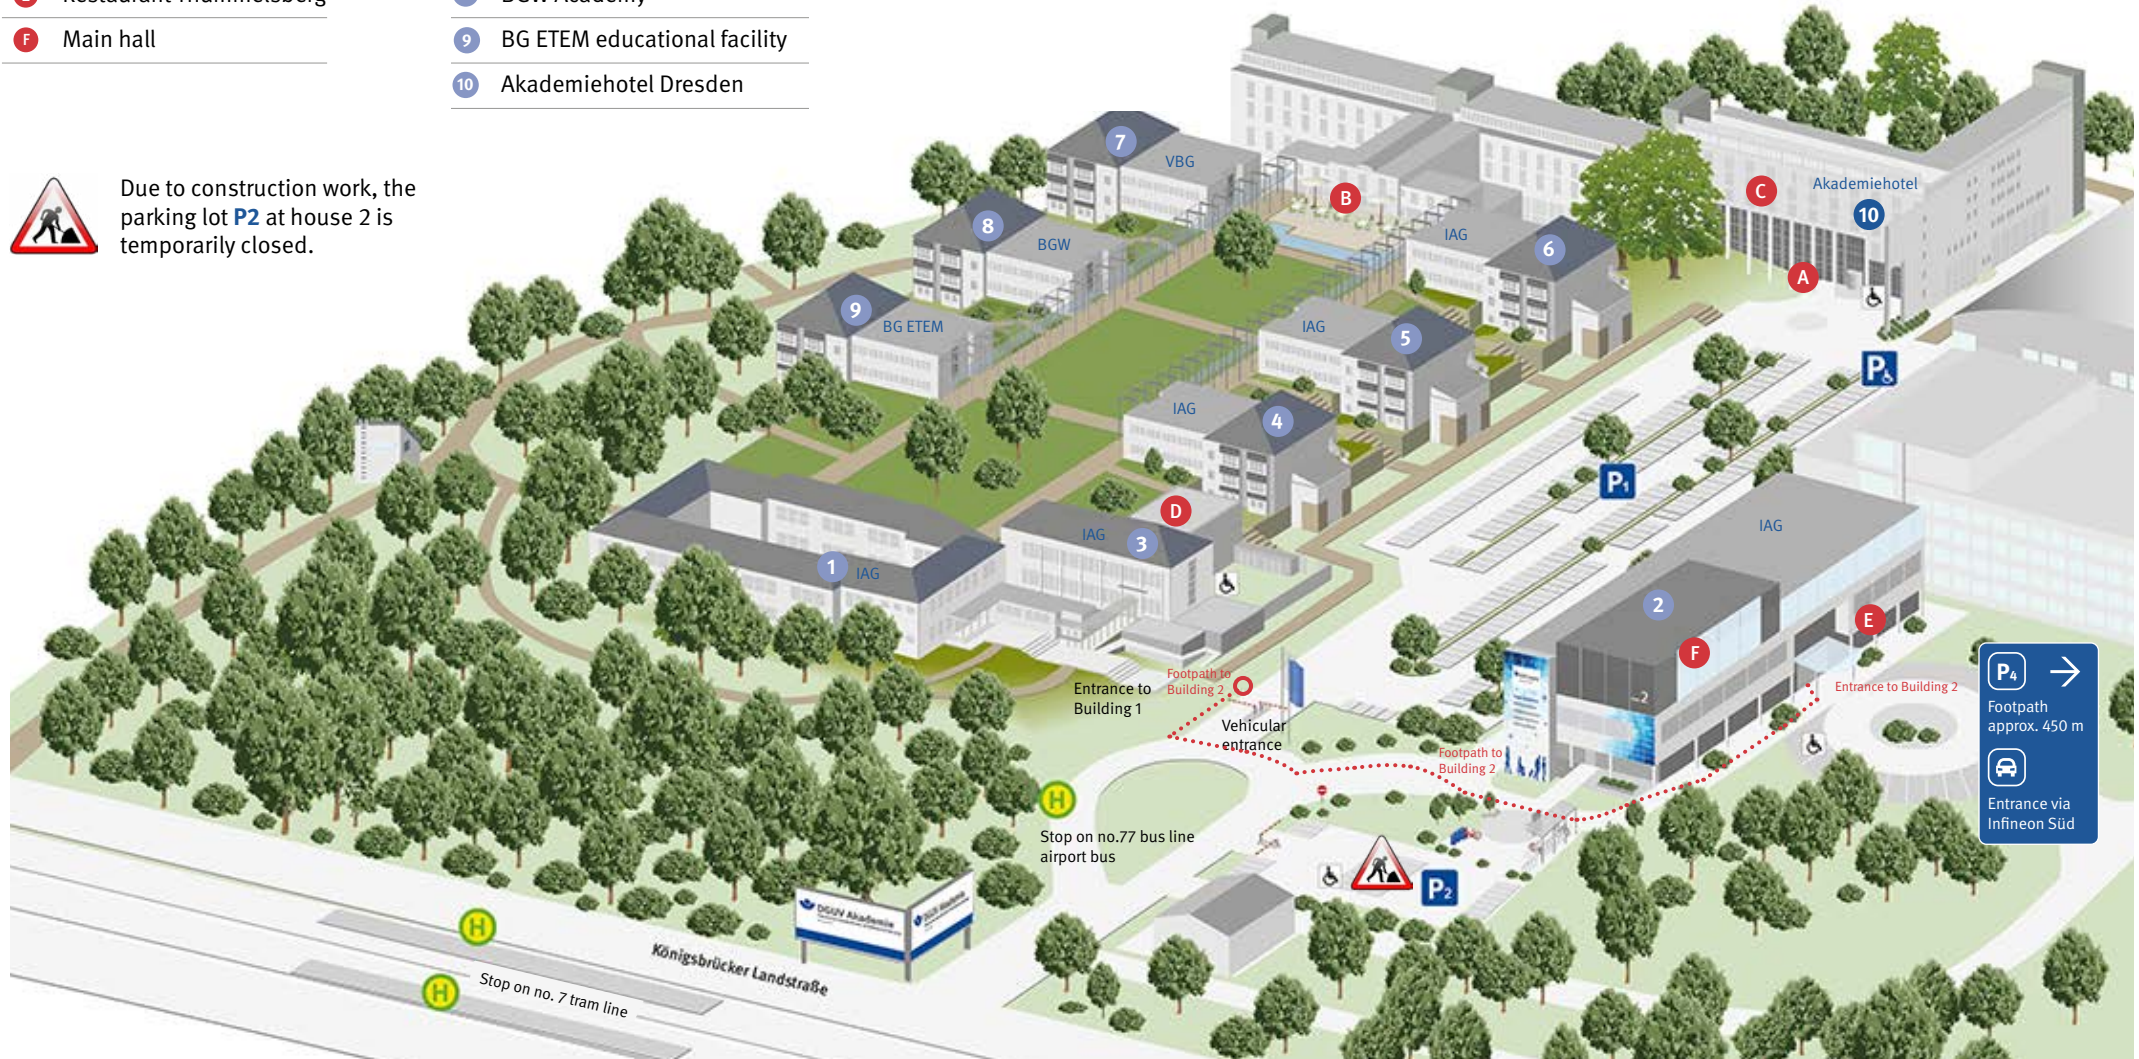

## Arriving by car – parking

- 1 Car Park **P1** is located on the DGUV Akademie site and accessed via the main entrance to the DGUV Akademie.

Coordinates: 51.106886, 13.774902

- 1 Car Park **P2** is located next to Building 2 on the DGUV Akademie site. The entrance to the car park is signposted.

### Meeting points

- A** Hotel reception
- B** Hotel restaurant
- C** Auditorium
- D** Multi-purpose hall
- E** Restaurant Thümmelsberg
- F** Main hall

### Spaces used for seminars and events

- 1 to 6** Institute for Work and Health of the DGUV (IAG)
- 1** DGUV – South-East Regional Association – Dresden Office
- 2** Conference Centre, BGW schu.ber.z
- 7** VBG Academy
- 8** BGW Academy
- 9** BG ETEM educational facility
- 10** Akademiehotel Dresden

Due to construction work, the parking lot **P2** at house 2 is temporarily closed.

**P4** →  
Footpath  
approx. 450 m  
Entrance via  
Infineon Süd